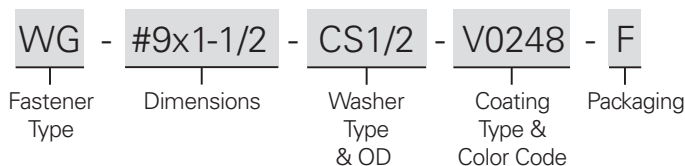

**#9 woodGrip, 1-1/2" Length, 1/2" controlSeal, vistaCoat Light Stone, 250/bag**

**#12 Self-Drill, 2Pt., 1-1/4" Length, 5/16 Hex Washer Head, 19/32 Galvanized Bonded Washer, Spray Evergreen, 250/bag**

**#12 ZAC Self-Drill, 2 Pt., 1-1/2" Length, 3/8" Cupped Hex Washer Head, Neoprene Sealer Washer, Spray Ash Gray, 250/bag**