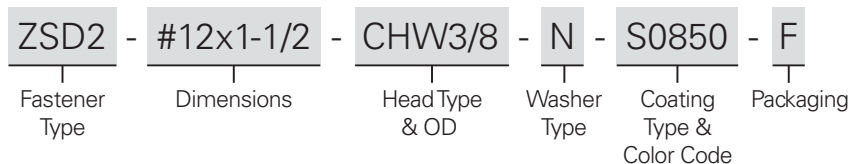

Continued on following page

**#9 woodGrip, 1-1/2" Length, 1/2" controlSeal, vistaCoat Light Stone, 250/bag**

**#12 Self-Drill, 2Pt., 1-1/4" Length, 5/16 Hex Washer Head, 19/32 Galvanized Bonded Washer, Spray Evergreen, 250/bag**

**#12 ZAC Self-Drill, 2 Pt., 1-1/2" Length, 3/8" Cupped Hex Washer Head, Neoprene Sealer Washer, Spray Ash Gray, 250/bag**

**Material Type**

- S3      Stainless 300 series
- S4      Stainless 400 series