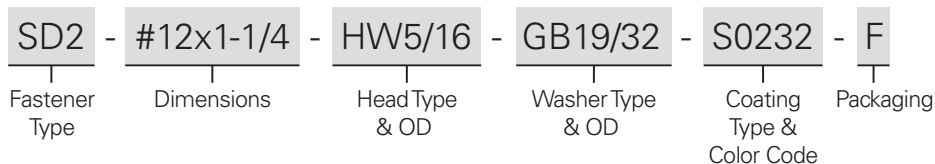

**#9 woodGrip, 1-1/2" Length, 1/2" controlSeal, vistaCoat Light Stone, 250/bag**

**#12 Self-Drill, 2Pt., 1-1/4" Length, 5/16 Hex Washer Head, 19/32 Galvanized Bonded Washer, Spray Evergreen, 250/bag**

**#12 ZAC Self-Drill, 2 Pt., 1-1/2" Length, 3/8" Cupped Hex Washer Head, Neoprene Sealer Washer, Spray Ash Gray, 250/bag**