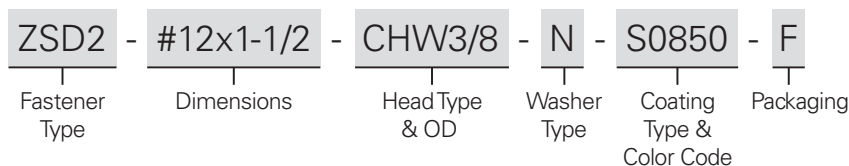

**#9 woodGrip, 1-1/2" Length, 1/2" controlSeal, vistaCoat Light Stone, 250/bag**

**#12 Self-Drill, 2Pt., 1-1/4" Length, 5/16 Hex Washer Head, 19/32 Galvanized Bonded Washer, Spray Evergreen, 250/bag**

**#12 ZAC Self-Drill, 2 Pt., 1-1/2" Length, 3/8" Cupped Hex Washer Head, Neoprene Sealer Washer, Spray Ash Gray, 250/bag**