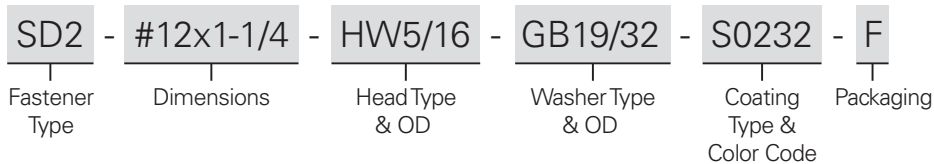

**Fastener Type**

BM	BiMet	SDL	Self-Drill Lap
CS	Clip Screw	SDU	Self-Drill Utility
GROM	Grommet	SDW	Self-Drill with Wings
LP	Low Profile	TA	Tapper Type A
MSD	MAC Self-Drill	TAB	Tapper Type AB
MSDL	MAC Self-Drill Lap	TAMP	Tapper Type A Mill Point
MW	woodMAC	TB	Tapper Type B
MWL	woodMAC Lap	WG	woodGrip
PFMulti	Pipe Flash Multi-Flash Square	WGAP	woodGrip Aluminum Panel
PFR	Pipe Flash Round	WGHLMP	woodGrip HiLo Mill Point
PFRRZ	Pipe Flash Retrofit Round Zipper	WGL	woodGrip Lap
PFRS	Pipe Flash Retrofit Square	WGLPMP	woodGrip Low Profile Mill Point
PFS	Pipe Flash Square	WGXG	woodGrip XG
PV	ProfileVent	ZSD	ZAC Self-Drill
PVCL	ProfileVent Clip	ZSDL	ZAC Self-Drill Lap
SD	Self-Drill	ZTAB	ZAC Tapping AB
SD2	Self-Drill #2 Pt.	ZTABMP	ZAC Tapping AB Mill Point
SD3	Self-Drill #3 Pt.	ZW	woodZAC
SD45	Self-Drill #4.5 Pt.	ZWHLMP	woodZAC HiLo Mill Point
SD5	Self-Drill #5 Pt.	ZWXG	woodZAC XG

Continued on following page

**#9 woodGrip, 1-1/2" Length, 1/2" controlSeal, vistaCoat Light Stone, 250/bag**

**#12 Self-Drill, 2Pt., 1-1/4" Length, 5/16 Hex Washer Head, 19/32 Galvanized Bonded Washer, Spray Evergreen, 250/bag**