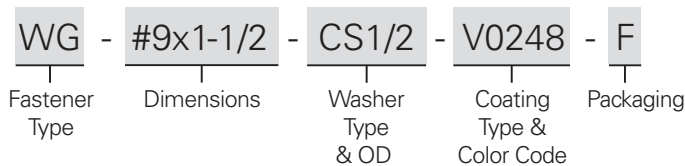

#9 woodGrip, 1-1/2" Length, 1/2" controlSeal, vistaCoat Light Stone, 250/bag